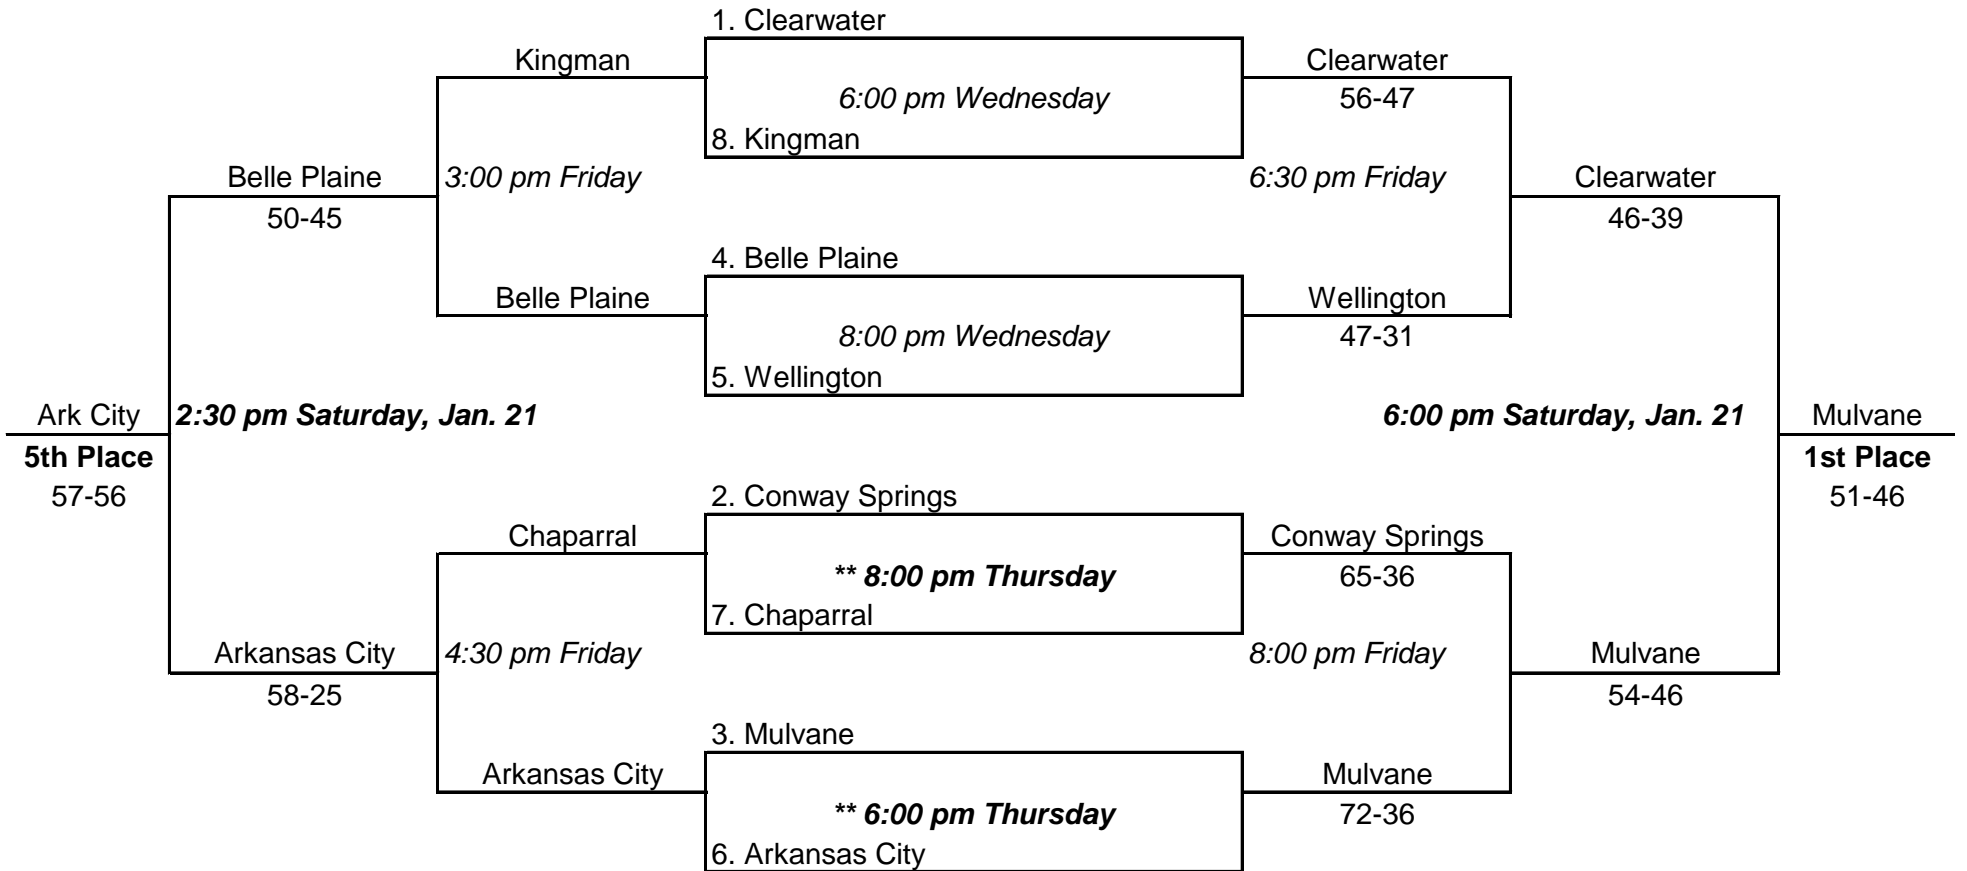

CHAPARRAL ROADRUNNER CLASSIC JANUARY 18, 19, 20, 21, 2012

Losers' Bracket

Winners' Bracket

****Thursday's late game listed first**

Team on top is home and will wear light uniforms.