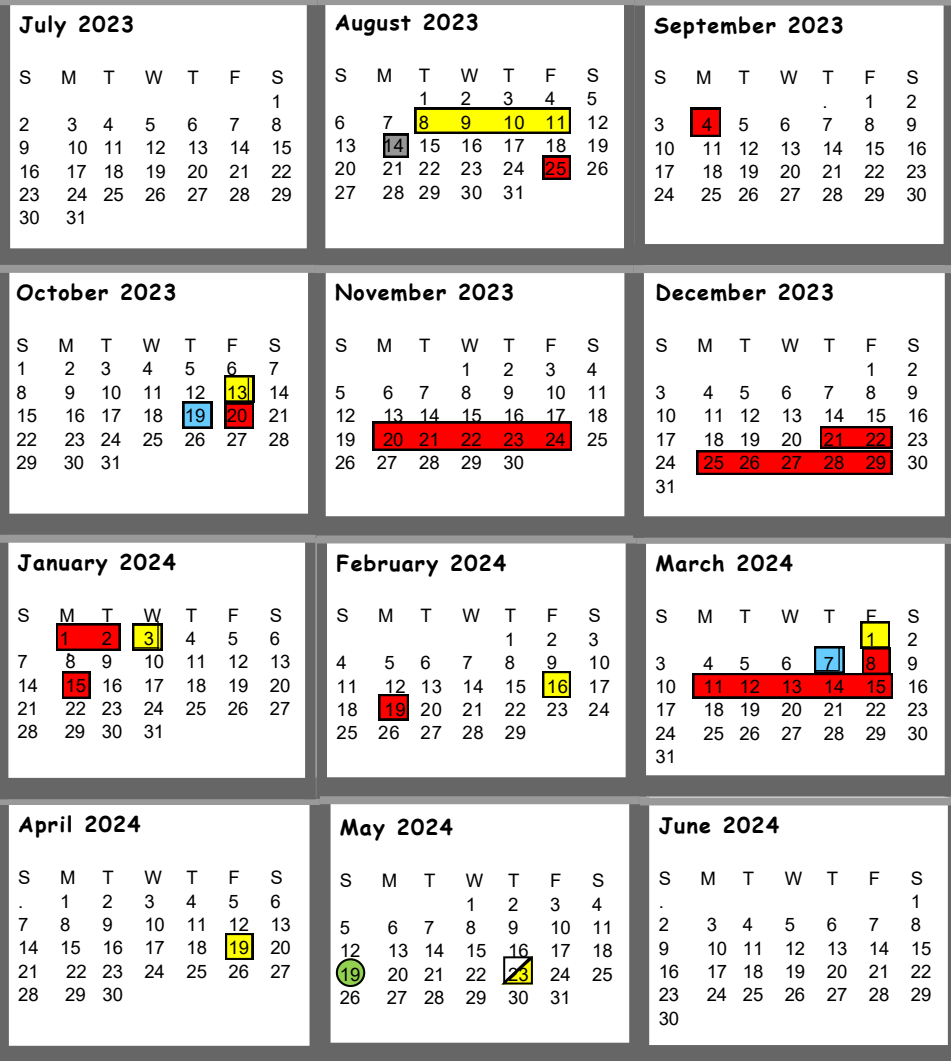

Mulvane USD 263

2023-24 School Year Calendar
www.usd263.com

Calendar subject to change by BOE

Aug.	8	Flex Day
	9-11	Teacher Professional Learning
	14	First Day of School
	25	No School - Old Settlers
Sept.	4	No School - Labor Day
Oct.	13	End of 1st Quarter/No School/TPL
	19	No School - P/T Conferences
	20	No School - Comp Day for Conf.
Nov.	20-24	No School - Thanksgiving Break
Dec.	21-29	No School - Winter Break
Jan.	1	No School - New Year's Day
	2	No School - Holiday Break
	3	No School - Teacher Prof. Learning/
		End of Second Quarter
	15	No School - MLK Day
Feb.	16	No School - Teacher Prof. Learning
	19	No School - President's Day
Mar.	1	No School - Teacher Prof. Learning
	7	No School - P/T Conferences/
		End of 3rd Quarter
	8	No School - Comp Day for Conf.
	11-15	Spring Break
Apr.	19	No School - Teacher Prof. Learning
May	19	Graduation
	23	Last Day - .5 Student Last Day/.5 Staff Only

1 Hour Late Start Every Wednesday

Nine week quarters:
First.....42
Second.....41
Third.....41
Fourth.....47.5

Student Contact Days.....171.5

P/T Conferences.....4

Prof. Learning.....9.5

Total Days.....185

**Approved by BOE
2/13/2023**

• Days missed due to weather/unforeseen circumstances will be made up at the discretion of the BOE.